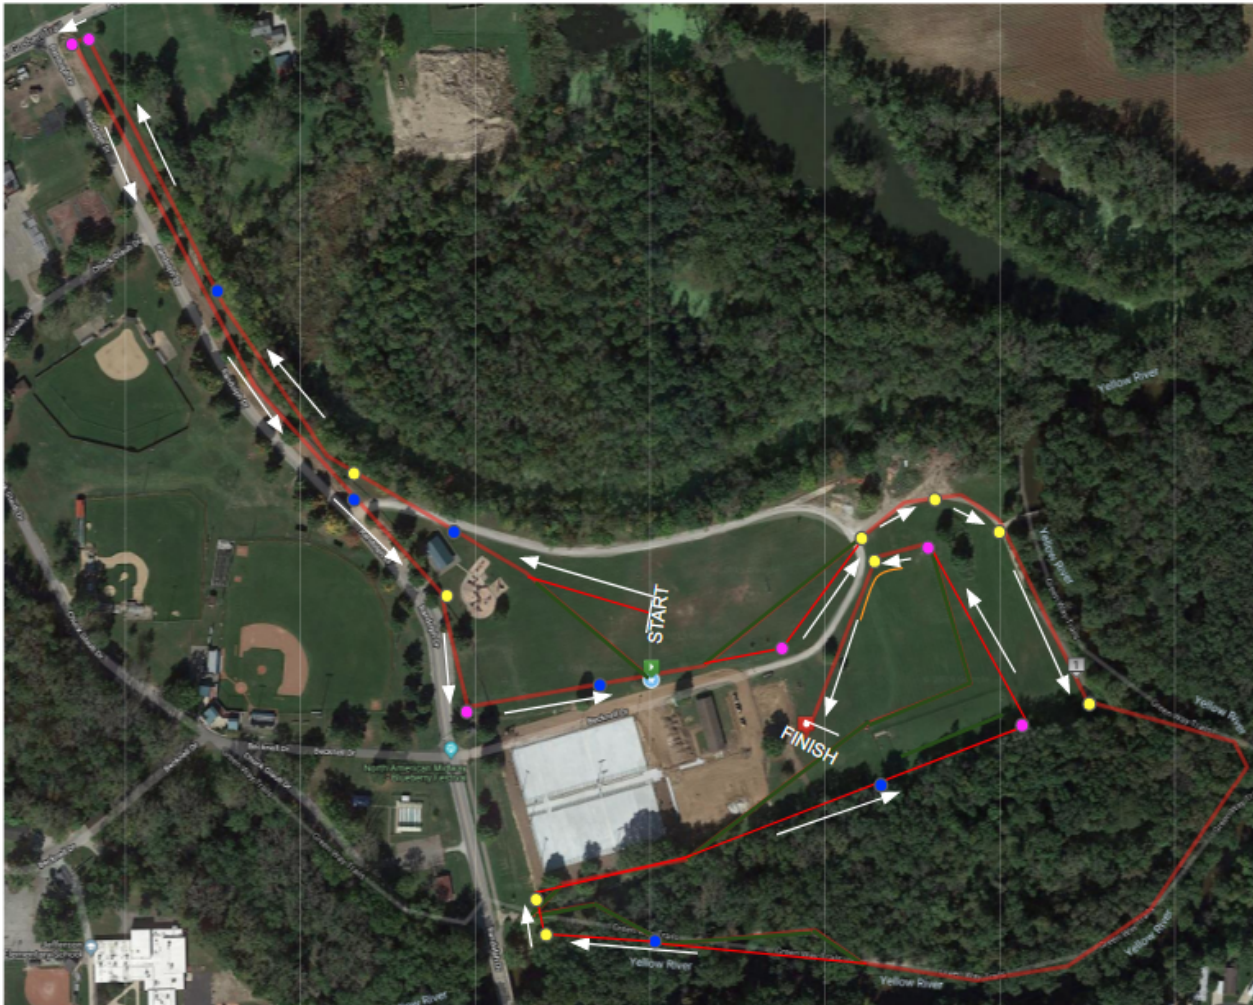

Lincoln Middle School Course

@ Centennial Park in Plymouth

Start/Finish located at Freyman Shelter behind the Tennis Courts
Park by the Tennis Courts at the Corner of Becknell Dr and Randolph Dr in Plymouth
For driving directions, search **Mary Beth Tennis Complex, Plymouth, IN 46563**

<https://goo.gl/maps/oaxJ6YxGXhdpdN6Z7>

LJH CC Course

- 3k - 1.86 mi
- Partially paved
- Must go around the cones (cones on your left) when coming down the hill
- BE CAREFUL OF HOLES GOING UP THE HILL