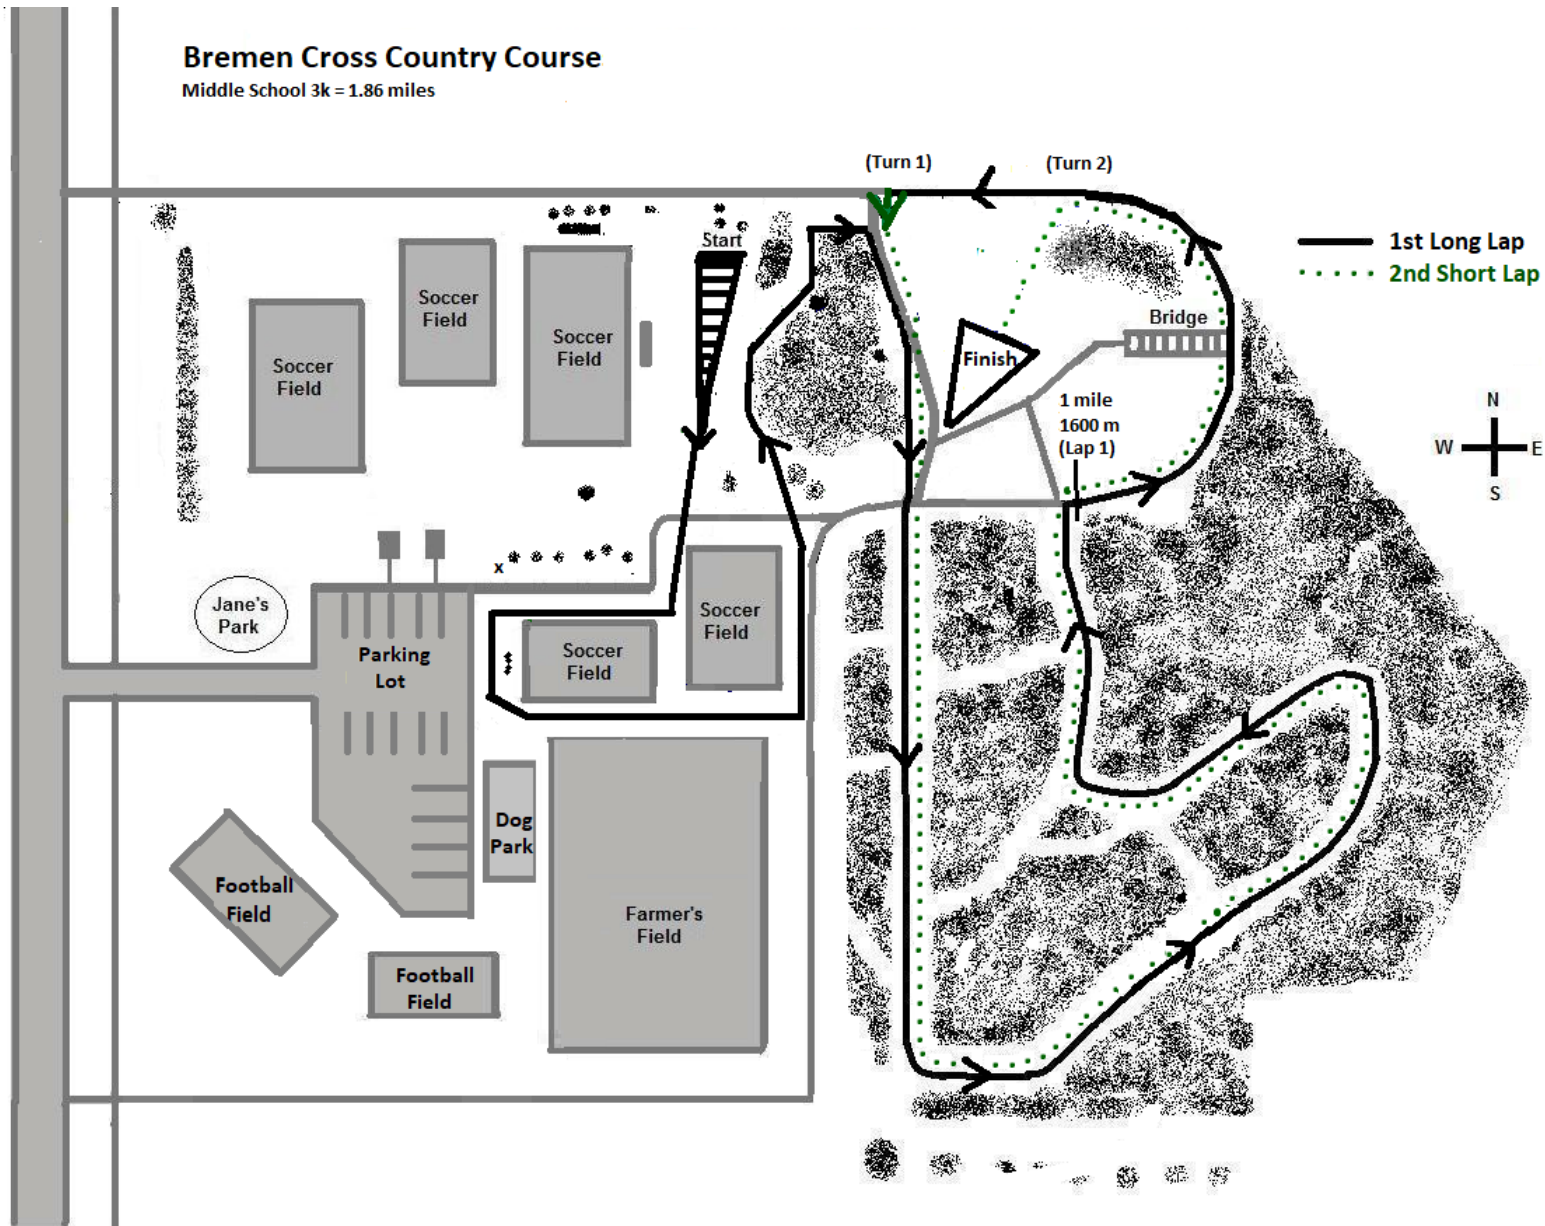

Bremen Cross Country Course

Middle School 3k = 1.86 miles

Bremen Cross Country Course

Middle School 3k = 1.86 miles