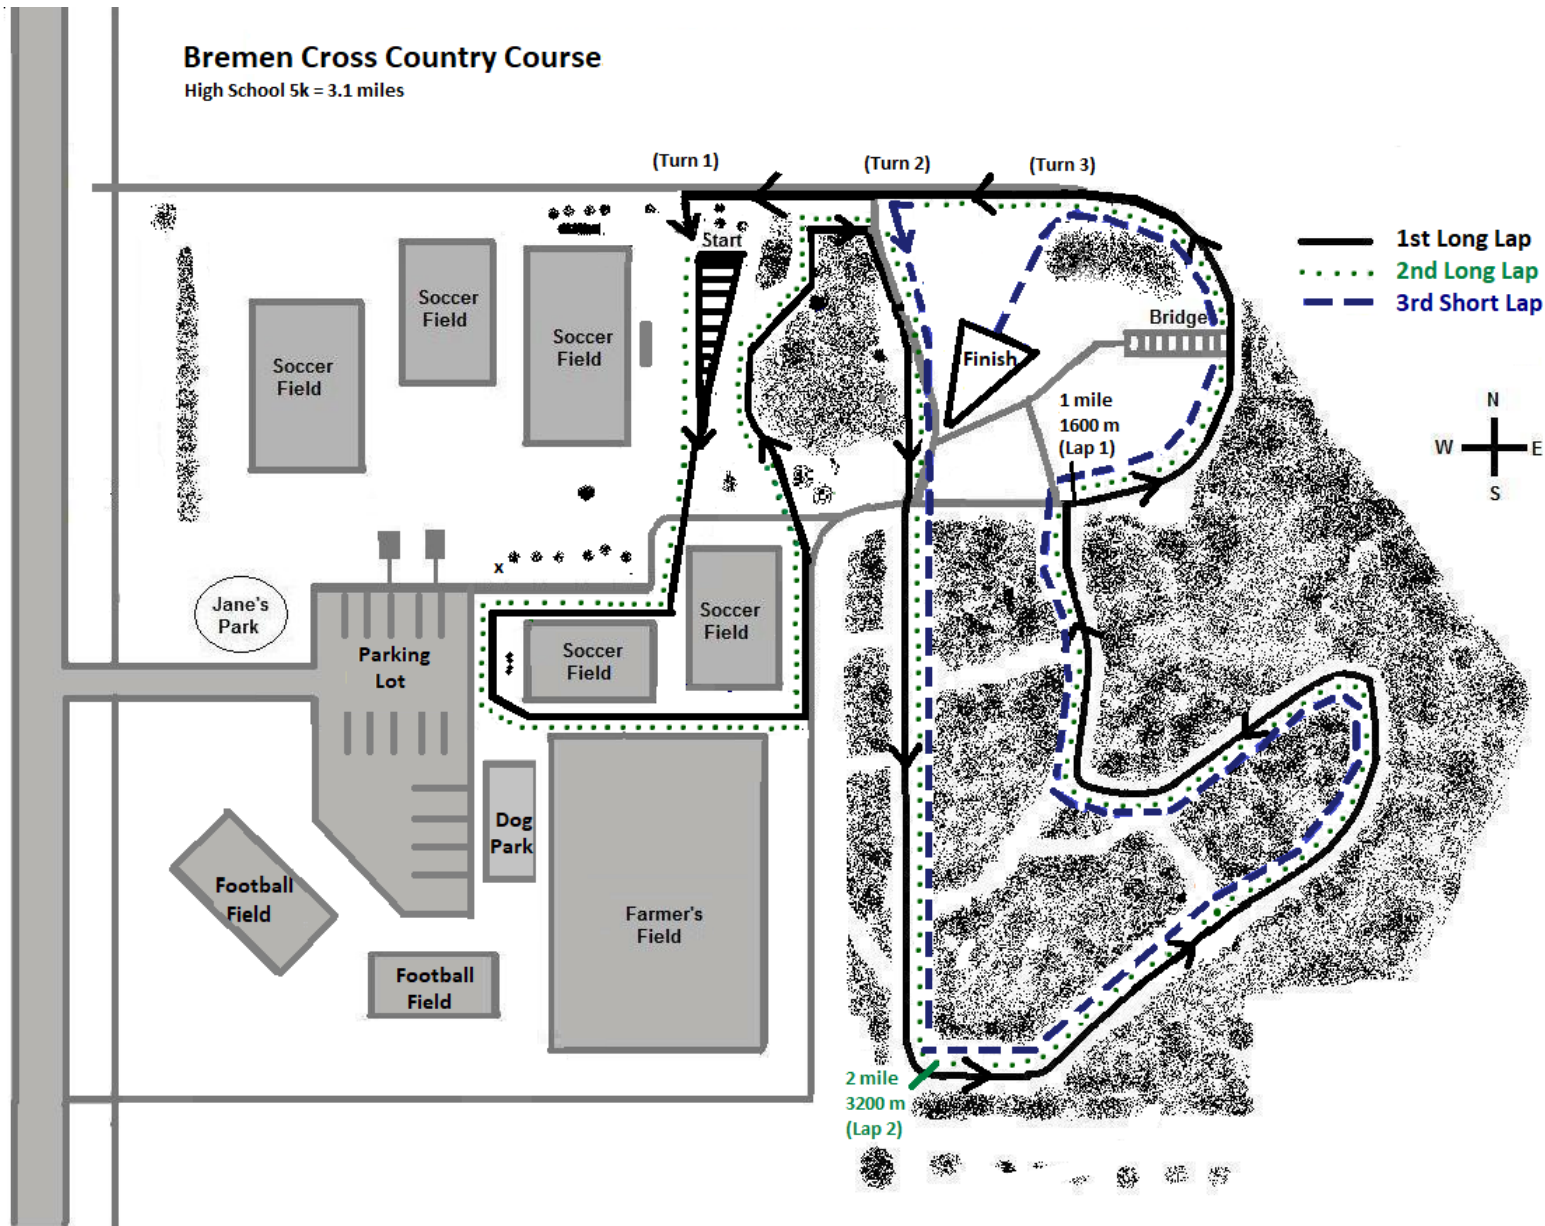

# Bremen Cross Country Course

High School 5k = 3.1 miles